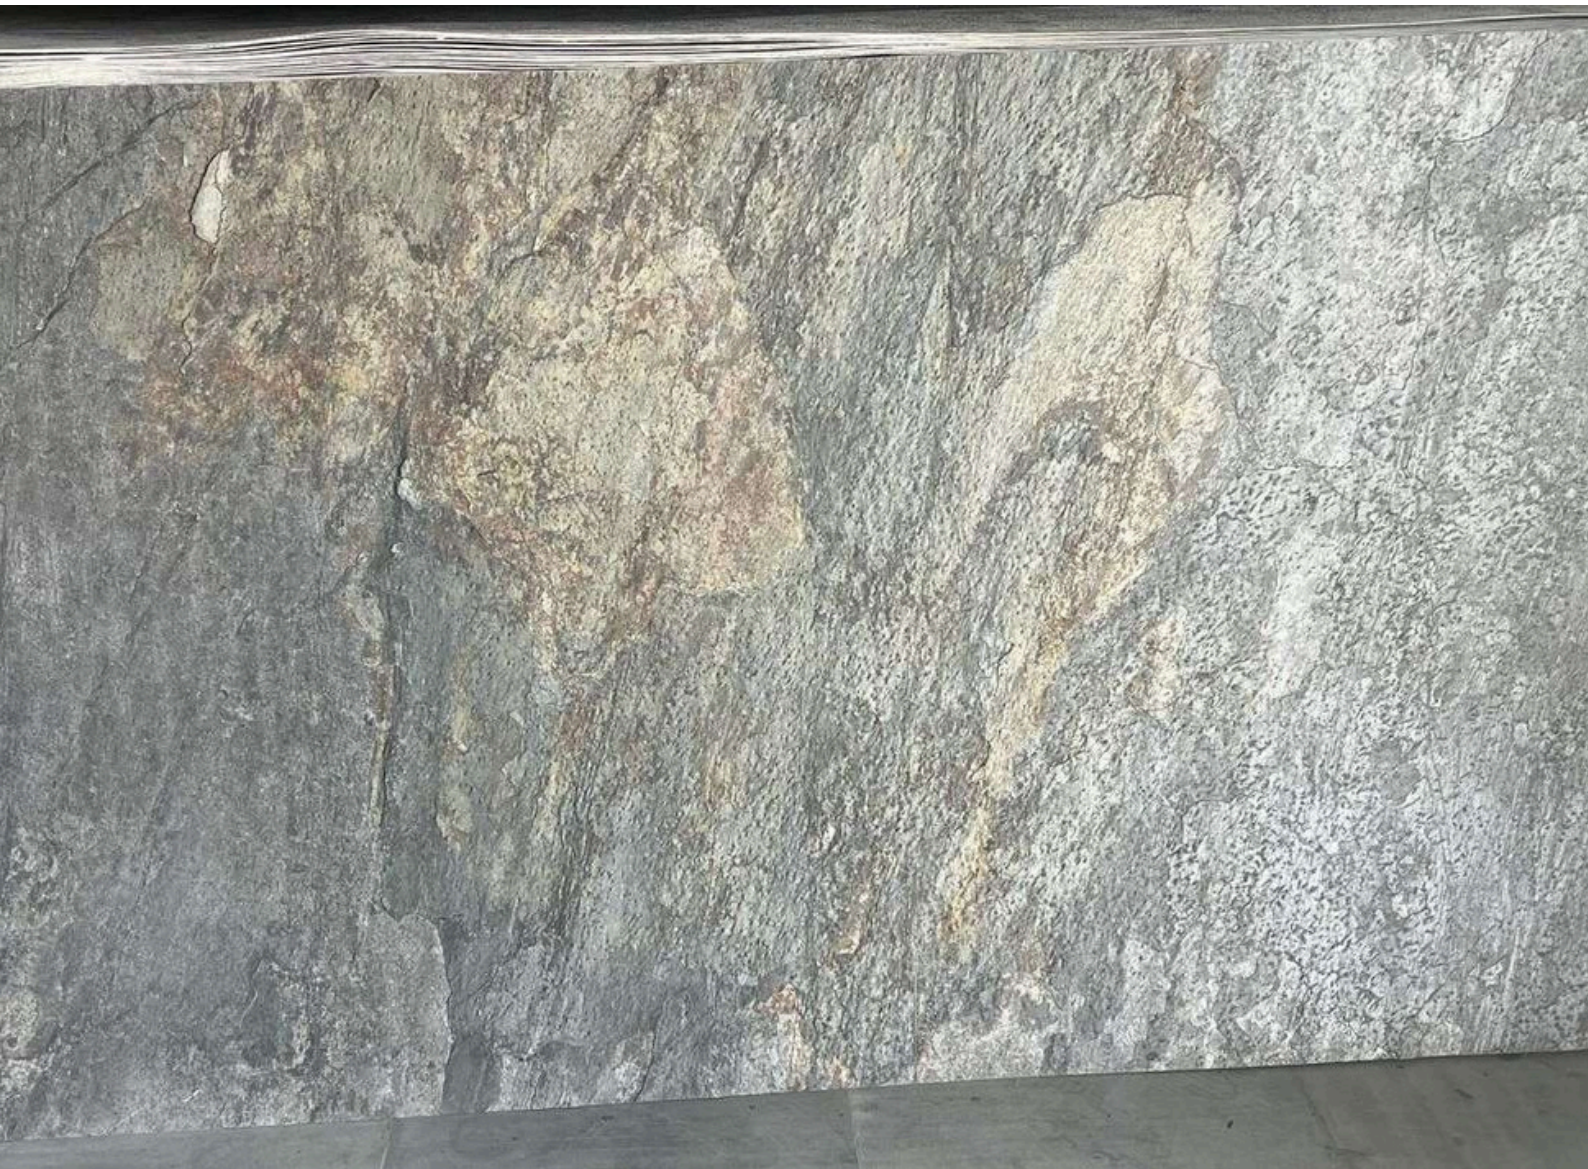

SLATE STONE VENEER  
Silver Galaxy -Pattern-01  
SIZE :-122x244CM, 122X280CM AND 122X305CM

SLATE STONE VENEER  
Ocean Green -Pattern-01  
SIZE :-122x244CM

SLATE STONE VENEER  
Silver Grey -Pattern-01  
SIZE :-122x244CM, 122x280CM AND 122x305CM

SLATE STONE VENEER  
South Grey -Pattern-01  
SIZE :-122x244CM, 122X280CM AND 122X305CM

SLATE STONE VENEER Line Black -Pattern-01 SIZE  
:-122x244CM, 122X280CM AND 122X305CM

Silver Shine Gold -Pattern-01  
SIZE :-122x244CM