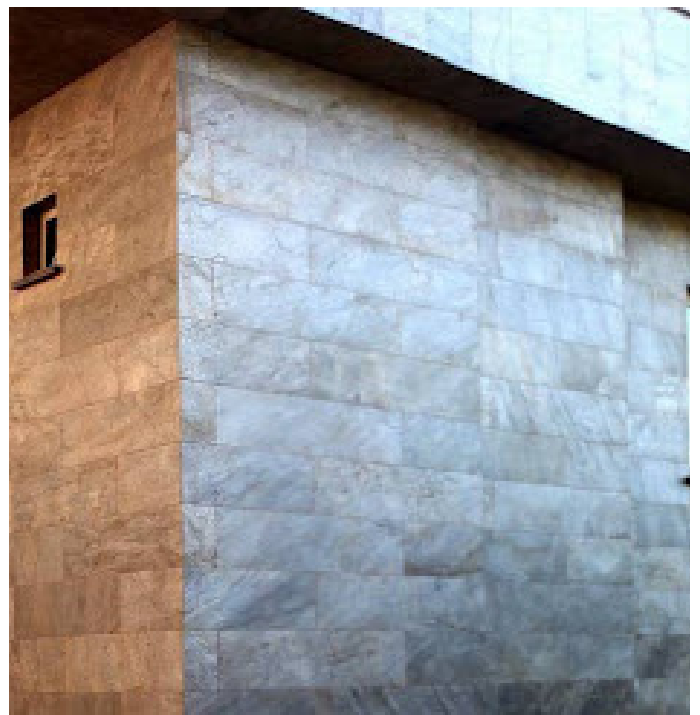

OutDoor Application

luxury designs