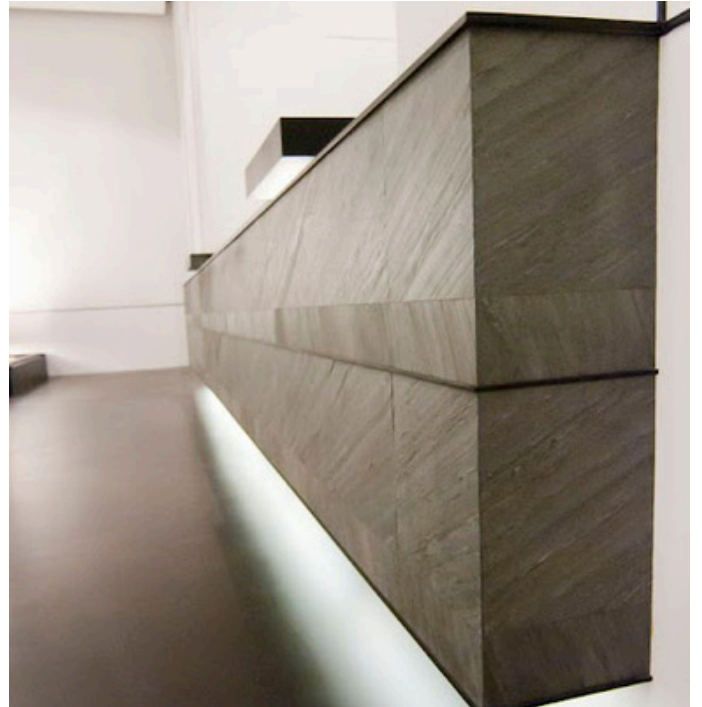

InDoor Application

luxury designs