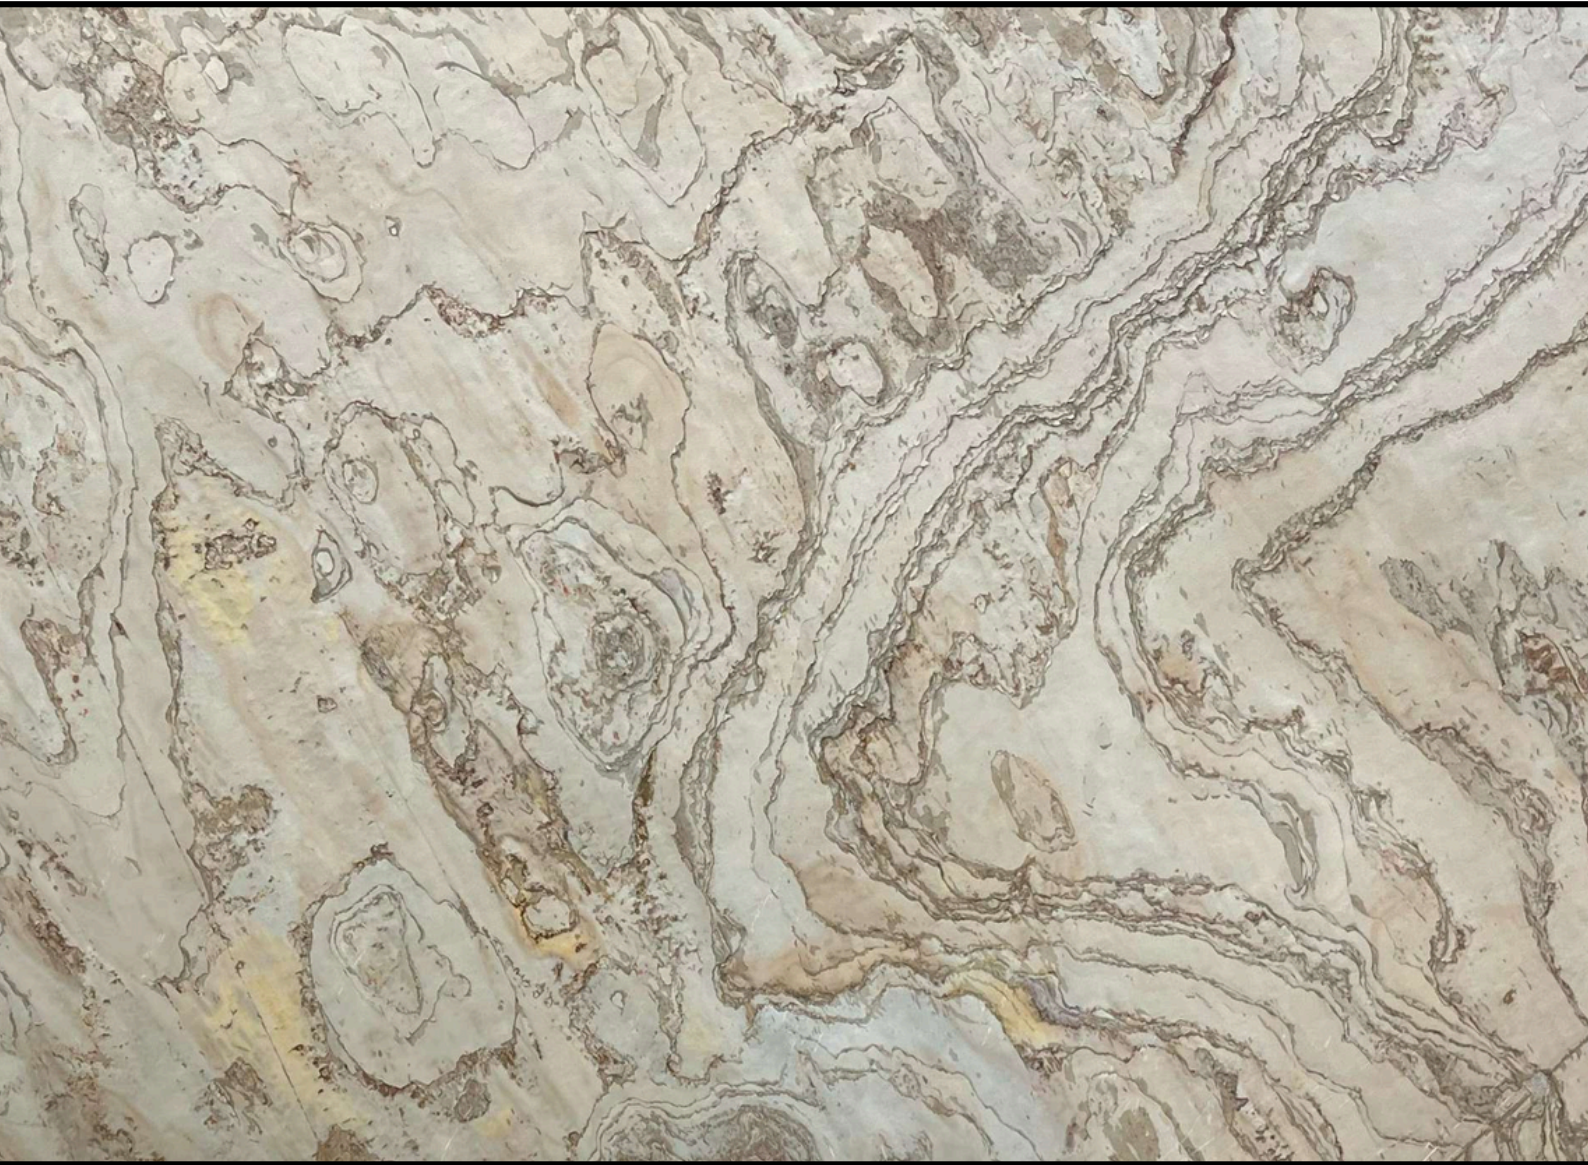

SLATE STONE VENEER
Tan Brown-Pattern-01
SIZE :-122x244CM, 122X280CM AND 122X305CM