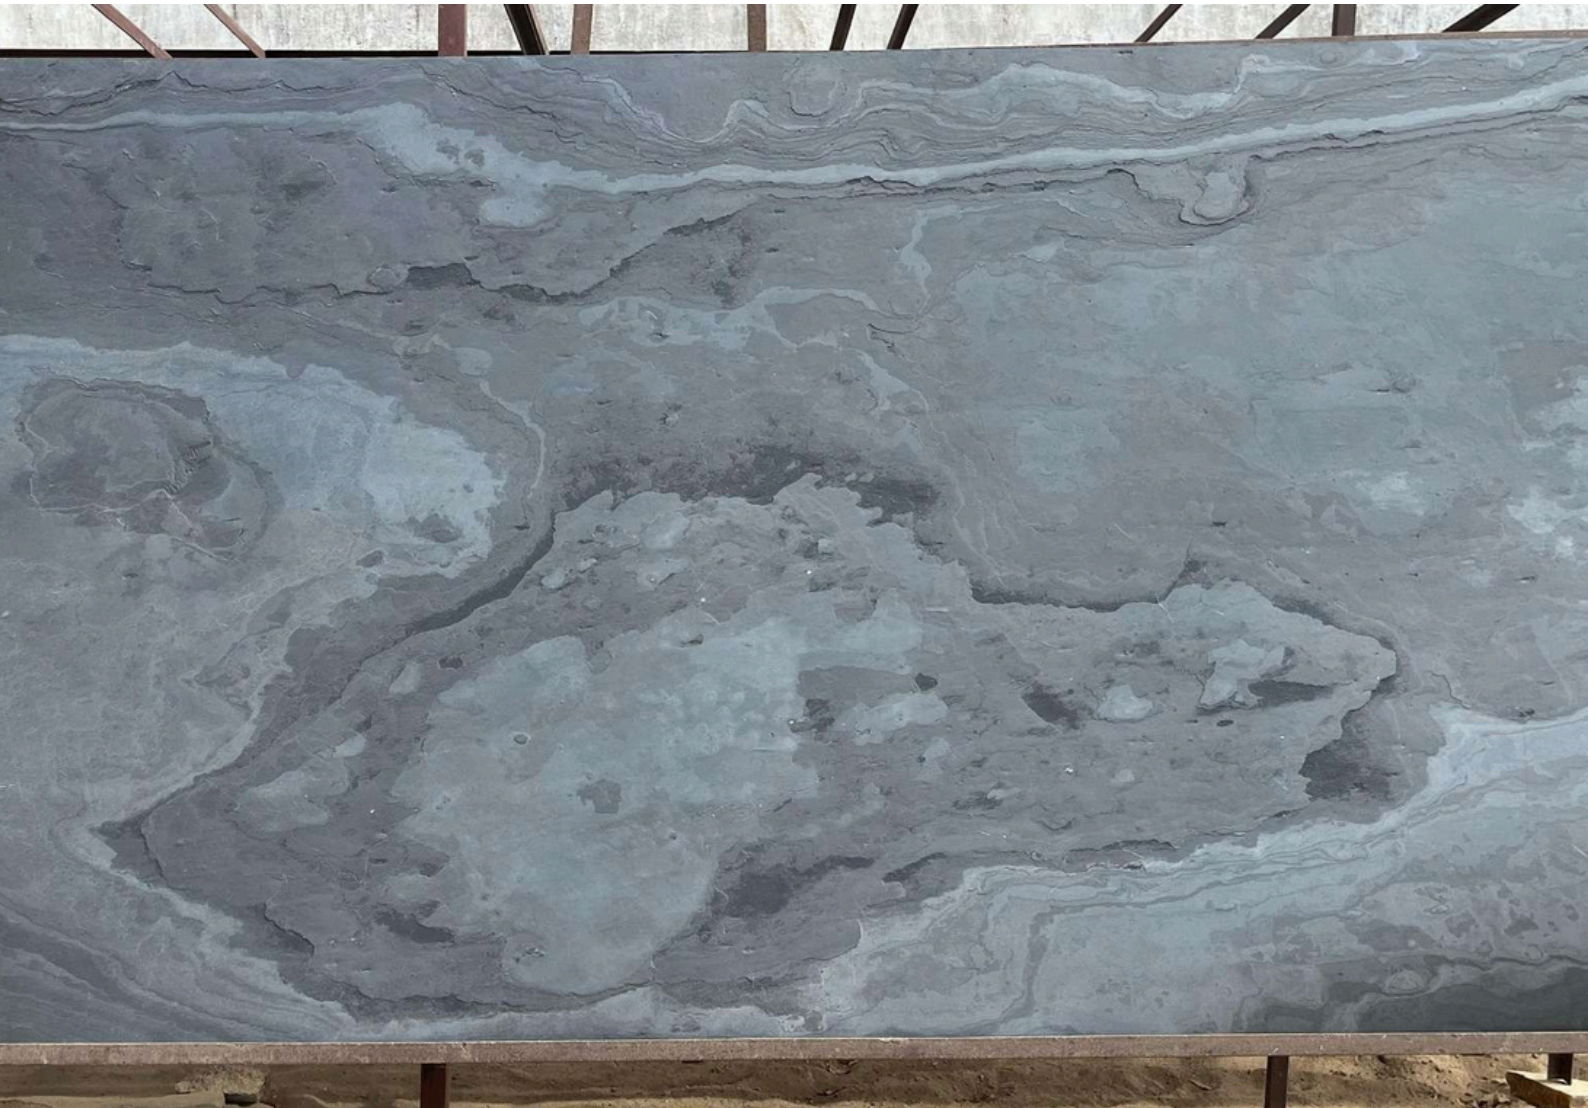

SLATE STONE VENEER

Black Gold

SIZE :-122x244CM, 122x280CM AND 122X305CM

SLATE STONE VENEER  
Zeera Green -Pattern-01  
SIZE :-122x244CM AND 122X280CM

SLATE STONE VENEER  
Autumn Black -Pattern-01  
SIZE :-122x244CM, 122X280CM AND 122X305CM