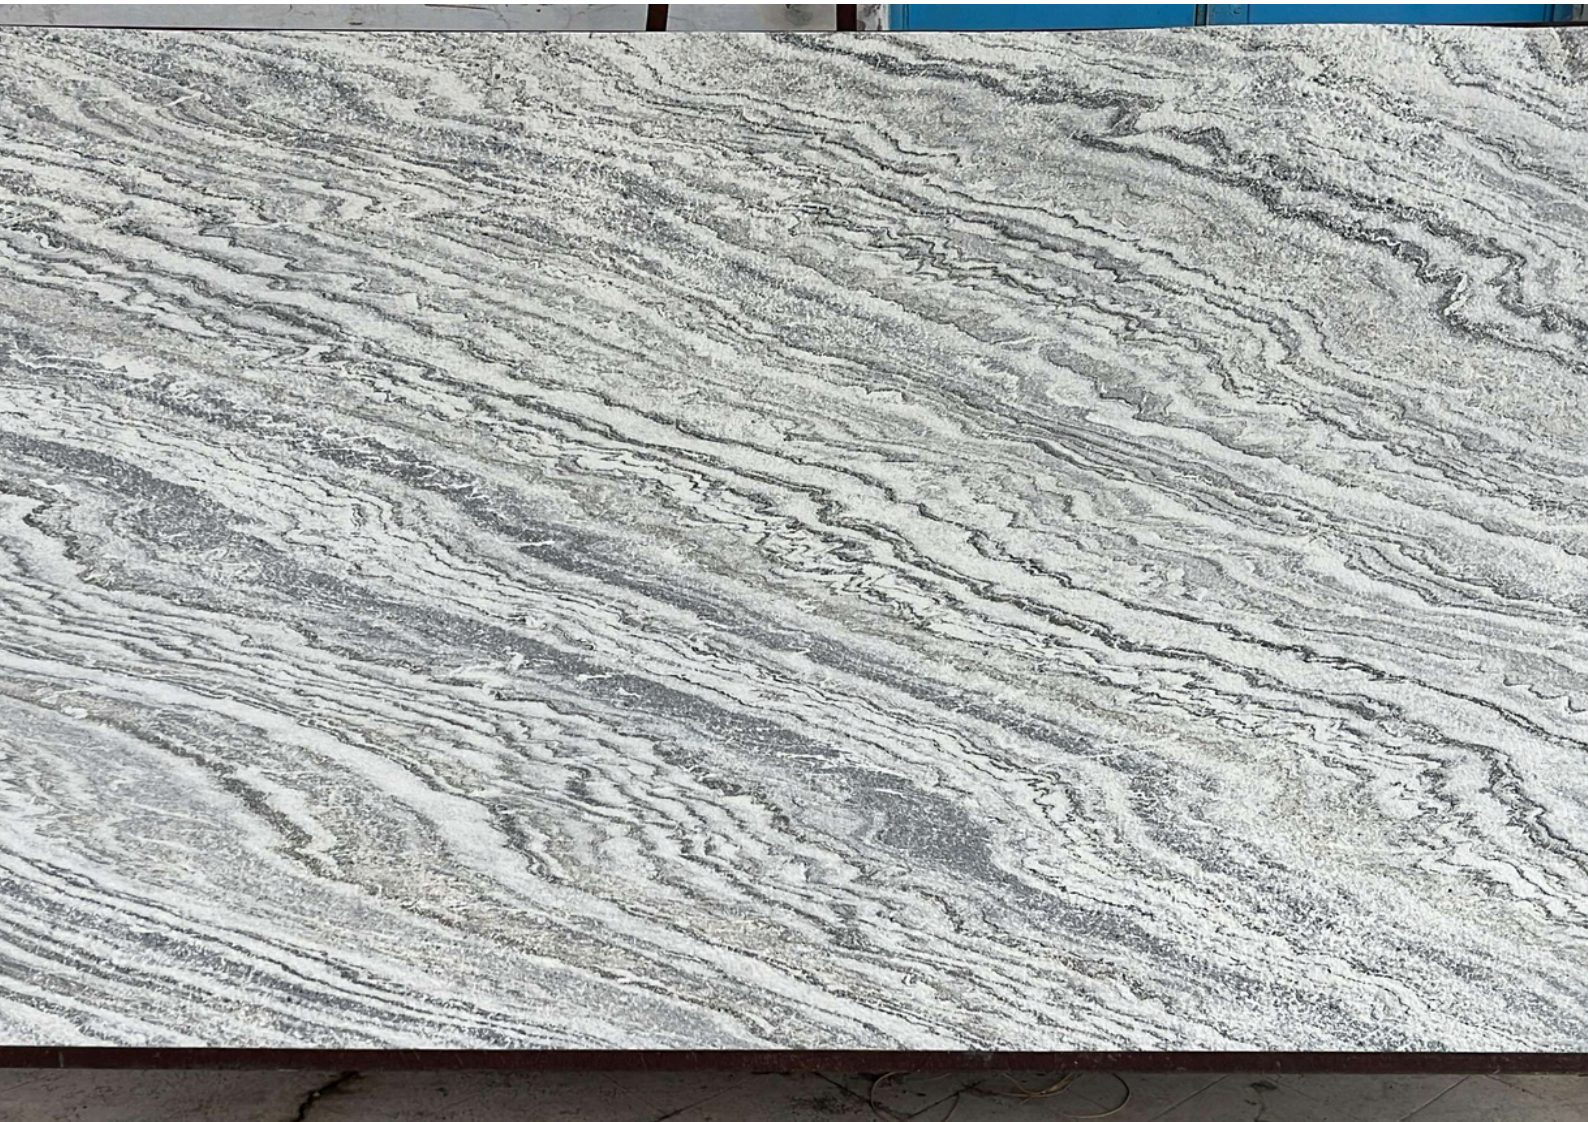

MARBLE STONE VENEER
Arctic stone -Pattern-01
SIZE :-122x244CM, 122X280CM AND 122X305CM